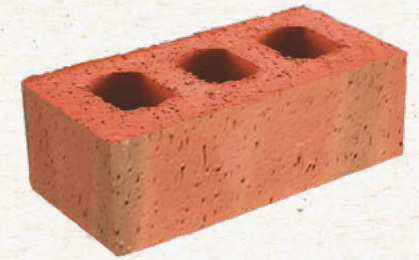

AUTUMN DRAGFACE

Subtle but impressive vibrant colour

A vibrant coloured brick which is finished in our kiln to give it a unique mellow colour. When built, Autumn Dragface has a subtle but impressive appearance which adds to the natural look of a building.

Product Name:	Autumn Dragface Brick
Brick Sizes:	215 x 102.5 x 65mm / 73mm
Brick Weight:	2.15 Kg per brick
Bricks Per Pack:	552 / 512
Pack Weight:	1150kg

TECHNICAL

Manufacture:	In Accordance With Is En 771-1:2011	Thermal Conductivity:	0.63 W/m.K
Accreditation:	ISO 9001: 2015 And CE Certified	Reaction to Fire Class:	A1
Density:	1970 Kg/m ³	Bond Strength:	0.15 N/mm ²
Tolerance/Range:	T2/R1	Compressive Strength:	≥55 N/mm ²
Active Soluble Salts:	S2	Water Absorption:	≤12%
Frost Resistance:	F2		